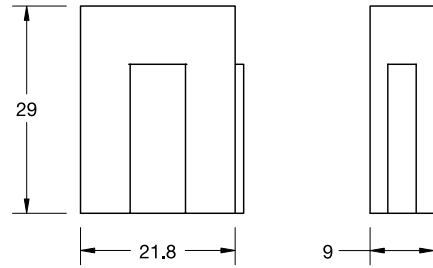

PANEL-MOUNT STACKABLE COMPONENTS

Dimensions

Dimensions in mm

Ratings

Part Number	Description	Fuse Rating
868-900-010RM	Holder only, color black - 100 pcs.	-
868-900-020RM	Brackets only, color black - 100 pcs.	-
09130900Z	Terminals loose, wire 0.5 - 1.25 mm ² - 200 pcs.	-